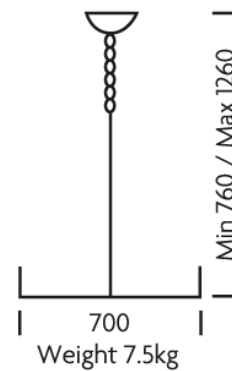

PRINT SPEC SHEET

— CHELSOM —

BORDEAUX**MATERIAL**

SOLID BRASS

FINISH

SUBTLE ANTIQUE BRASS

BD/96/6 with optional shades QKE/7/SC/IVPL

-  LED 6x6W E14
-  CFL 6x9W E14
-  HAL 6x46W E14