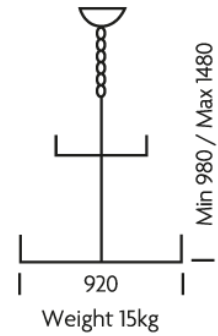

## — CHELSOM —

**BORDEAUX****MATERIAL**

SOLID BRASS

**FINISH**

SUBTLE ANTIQUE BRASS

BD/96/8+4  
with optional shades  
QKE/7/SC/IVPL

-  LED 12x6W E14
-  CFL 12x9W E14
-  HAL 12x46W E14

**FOR MORE INFORMATION ABOUT THIS PRODUCT:**