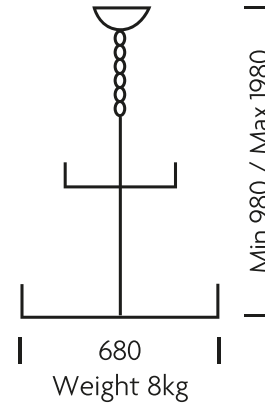

BR/507/8+4