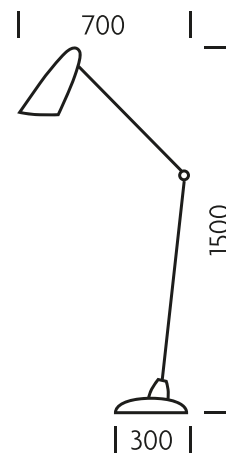

BU/8/FS/BB/EBR