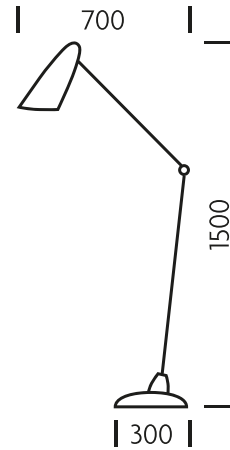

BU/8/FS/IV/C