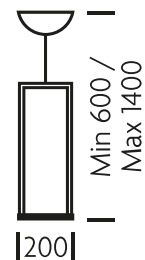

BX/44/P with optional
shade QBX/P/OY