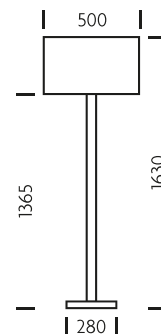

PRINT SPEC SHEET

— CHELSOM —

BROOKLYN**MATERIAL**

STEEL

FINISH

PICTURED IN BLACK BRONZE WITH SATIN COPPER (BB/COP SAT). ALSO AVAILABLE IN BLACK BRONZE WITH ENGLISH BRASS (BB/EBR) AND SATIN BLACK WITH POLISHED CHROME (BL/C)

FEATURES

BROOKLYN MODELS FEATURE HEAVY UPRIGHT COLUMNS DIVIDED BY DEEPLY HORIZONTALLY RIBBED CENTRE SECTIONS. FURTHER COLOUR ACCENTS ARE PROVIDED BY OVERSIZED CONTRASTING WASHERS ON THE BASES

BY/24/FS/BB/COP SAT
with optional shade
QCY/20/SILK THIMBLE