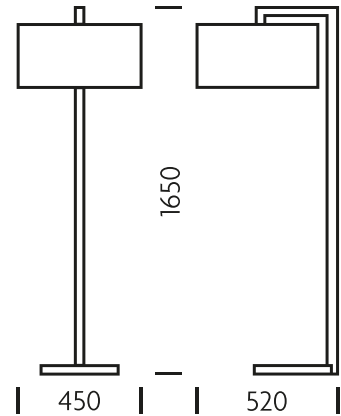

PRINT SPEC SHEET

— CHELSOM —

CHICAGO**MATERIAL**

STEEL

FINISH

PICTURED IN BLACK
BRONZE (BB), ALSO
AVAILABLE IN SATIN BLACK
AND CHROME (BL/C),
POLISHED CHROME (C),
BLACK BRONZE WITH
ENGLISH BRASS (BB/EBR)

FEATURES

A DECO INSPIRED
COLLECTION FEATURING
RECTANGULAR SECTION
TUBE WHICH JOINS THE
CIRCULAR BASE WITH A
STEPPED DETAIL.
SHALLOW BESPOKE
SHADES ARE SUPPORTED
FROM ABOVE AND
SURROUND OPAL ACRYLIC
TOP DIFFUSERS

CC/10/FS/BB with optional
shade Q10/FS/GAB

 CFL 1 x 38W 2D

FOR MORE INFORMATION ABOUT THIS PRODUCT:

Email: sales@chelsom.co.uk

Call: +44 (0)1253 831400

Chelsom Limited, Heritage House, Clifton Road, Blackpool, Lancashire FY4 4QA, United Kingdom