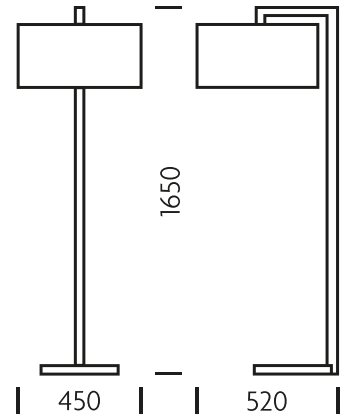

CC/10/FS/BB/EBR with  
optional shade Q10/FS/BG

 CFL 1 x 38W 2D

**FOR MORE INFORMATION ABOUT THIS PRODUCT:**

Email: [sales@chelsom.co.uk](mailto:sales@chelsom.co.uk)

Call: +44 (0)1253 831400

Chelsom Limited, Heritage House, Clifton Road, Blackpool, Lancashire FY4 4QA, United Kingdom