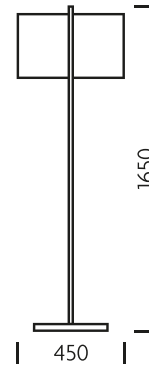

PRINT SPEC SHEET

## — CHELSOM —

**CHECK IN****MATERIAL**

STEEL

**FINISH**POLISHED CHROME WITH  
BLACK UNDERBASE**FEATURES**ALL SHADES ARE BESPOKE  
FOR THIS RANGECH/9/FS/C with optional  
shade QCHB/18/IVST

-  LED 1x13.5W E27
-  CFL 1x30W E27
-  HAL 1x46W E27