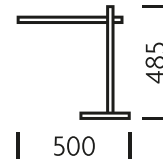

PRINT SPEC SHEET

— CHELSOM —

CRANE**MATERIAL**

STEEL WITH ACRYLIC
DIFFUSER

FINISH

PICTURED IN SATIN BLACK
WITH CHROME (BL/C).
POLISHED CHROME AND
OTHER FINISHES
AVAILABLE TO SPECIAL
ORDER FOR MINIMUM
QUANTITIES

CR/7/DL/BL/C

LED 7W

FEATURES

WARM WHITE LED LIGHT
SOURCE ALLOWS
DIFFUSED LIGHT FROM
SLIM ARM. DESK LAMP ARM
SWIVELS 90° LEFT AND
RIGHT. COLOUR CO-
ORDINATED PUSH SWITCH
IN THE BASE

FOR MORE INFORMATION ABOUT THIS PRODUCT: