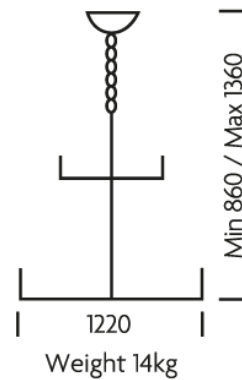

PRINT SPEC SHEET

— CHELSOM —

CLUBHOUSE

MATERIAL

SOLID BRASS

FINISH

SUBTLE ANTIQUE BRASS

CU/4000/12+6 with optional shades QCL/6/SC/OY