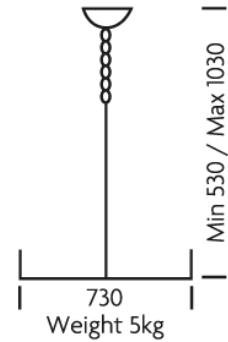

## CLUBHOUSE

**MATERIAL**

SOLID BRASS

**FINISH**

SUBTLE ANTIQUE BRASS

CU/4000/8 with  
optional shades  
QCL/6/SC/OY

-  LED 8x6W E14
-  CFL 8x9W E14
-  HAL 8x46W E14

**FOR MORE INFORMATION ABOUT THIS PRODUCT:**