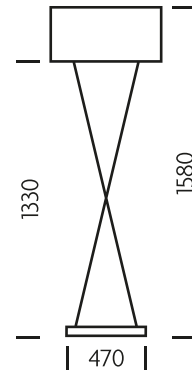

PRINT SPEC SHEET

— CHELSOM —

CROSSOVER**MATERIAL**

STEEL AND WOOD

FINISHPOLISHED CHROME WITH
CHOCOLATE WOOD BASES**FEATURES**CROSSOVER SECTIONS
PASS ONE IN FRONT OF
THE OTHER AND WOODEN
BASES ARE MOUNTED ON
PROTECTIVE CHROME
PLINTHSCV/16/FS/C with optional
shade QEL/22/HE
 LED 1x13.5W E27