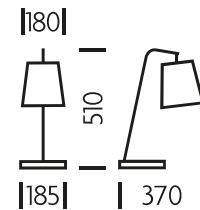

DL/16/BB/EBR with optional
shade QDL/7/LINEN NAT