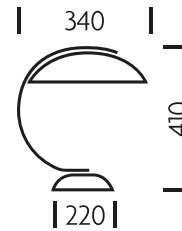

DL/41/BB/EBR