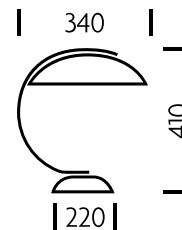

PRINT SPEC SHEET

— CHELSOM —

**DESK HUB
CAP**

MATERIAL

STEEL

FINISH

PICTURED IN POLISHED
CHROME (C).
ALSO AVAILABLE IN BLACK
BRONZE WITH ENGLISH
BRASS (BB/EBR)

FEATURES

DESK LAMP HAS COLOUR
CO-ORDINATED PUSH
SWITCH IN BASE. OPAL
ACRYLIC DIFFUSER
PREVENTS REFLECTION OF
LAMP IN BASE SURFACE AND
GIVES GOOD DIFFUSED
LIGHT

DL/41/C

LED 12W

FOR MORE INFORMATION ABOUT THIS PRODUCT:

Email: sales@chelsom.co.uk

Call: +44 (0)1253 831400

Chelsom Limited, Heritage House, Clifton Road, Blackpool, Lancashire FY4 4QA, United Kingdom

© 2014 Chelsom Lighting