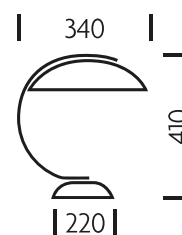

PRINT SPEC SHEET

— CHELSOM —

**DESK HUB
CAP****MATERIAL**

STEEL

FINISH

PICTURED IN GREY WITH
POLISHED CHROME (GREY/C)
– CUSTOM FINISH FOR
MINIMUM 50 PIECES.
STANDARD FINISHES
INCLUDE BLACK BRONZE
WITH ENGLISH BRASS
(BB/EBR) OR POLISHED
CHROME (C)

FEATURES

DESK LAMP HAS COLOUR
CO-ORDINATED PUSH
SWITCH IN BASE. OPAL
ACRYLIC DIFFUSER
PREVENTS REFLECTION OF
LAMP IN BASE SURFACE AND
GIVES GOOD DIFFUSED
LIGHT

DL/41/GREY/C
(custom finish)

LED 12W

FOR MORE INFORMATION ABOUT THIS PRODUCT:Email: sales@chelsom.co.uk