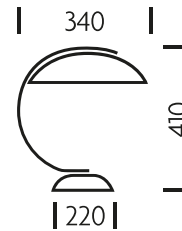

DL/41/TURQ/C
(custom finish)