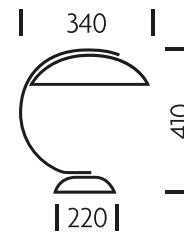

DL/41/W/GO
(custom finish)