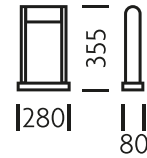

DL/4/BB/EBR