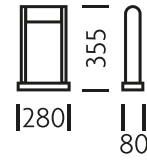

PRINT SPEC SHEET

— CHELSOM —

**DESK
CANOPY**

MATERIAL

STEEL

FINISH

PICTURED IN SATIN BLACK
WITH CHROME (BL/C), ALSO
AVAILABLE IN BLACK
BRONZE WITH ENGLISH
BRASS (BB/EBR)

FEATURES

ADJUSTABLE CANOPY
GIVES GOOD LIGHT
DIRECTION WITH INTERNAL
REFLECTOR PLATE.
COLOUR CO-ORDINATED
PUSH SWITCH IN BASE

DL/4/BL/C

LED 1x5.5W E27

CFL 1x18W E27

HAL 1x30W E27

FOR MORE INFORMATION ABOUT THIS PRODUCT:

Email: sales@chelsom.co.uk

Call: +44 (0)1253 831400

Chelsom Limited, Heritage House, Clifton Road, Blackpool, Lancashire FY4 4QA, United Kingdom

© 2014 Chelsom Lighting