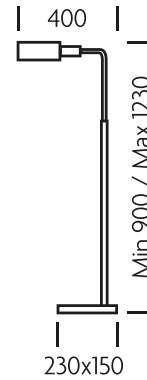

## — CHELSOM —

**ELITE****MATERIAL**

SOLID CAST METAL AND  
BRASS

**FINISH**

SUBTLE ANTIQUE BRASS

**FEATURES**

FLOOR STANDARD  
READING LIGHT HAS A  
TELESCOPIC COLUMN WITH  
DIRECTIONAL ARM AND  
ROTATING CANOPY WITH  
INTERNAL POLISHED  
REFLECTOR FOR  
ENHANCED LIGHT OUTPUT

EL/10/FS

-  LED 1x6W E14
-  CFL 1x11W E14
-  HAL 1x30W E14

**FOR MORE INFORMATION ABOUT THIS PRODUCT:**

Email: [sales@chelsom.co.uk](mailto:sales@chelsom.co.uk)

Call: +44 (0)1253 831400

Chelsom Limited, Heritage House, Clifton Road, Blackpool, Lancashire FY4 4QA, United Kingdom