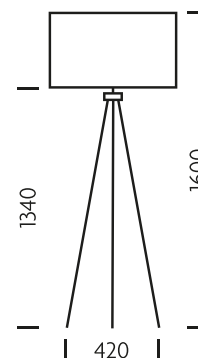

PRINT SPEC SHEET

— CHELSOM —

FLOOR**MATERIAL**

STEEL AND WOOD

FINISHPOLISHED CHROME WITH
WENGE WOOD**FEATURES**CABLE RUNS INTERNALLY
DOWN ONE LEGFA/30 with optional
shade QCY/20/NY
 LED 1x13.5W E27

 CFL 1x30W E27