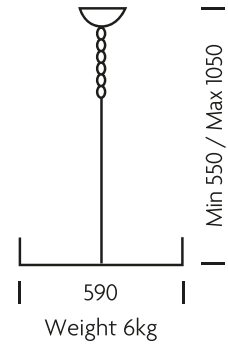

PRINT SPEC SHEET

— CHELSOM —

FLEMISH**MATERIAL**

SOLID CAST BRASS

FINISH

CLICK HERE FOR COLOUR
FINISH OPTIONS AND ADD
RELEVANT SUFFIX*

FEATURES

SPECIAL SIZES AND
COMBINATIONS OF TIERS
AND ARMS AVAILABLE.
LARGER CHANDELIERS
DELIVERED WITH BOTTOM
ARMS SEPARATE FOR ON-
SITE ASSEMBLY.

FL/230/6/EBR - English Brass
with optional shades
QST/6/E14/SILK KELP

-  LED 6x6W E14
-  CFL 6x9W E14
-  HAL 6x46W E14

FOR MORE INFORMATION ABOUT THIS PRODUCT:

Email: sales@chelsom.co.uk

Call: +44 (0)1253 831400