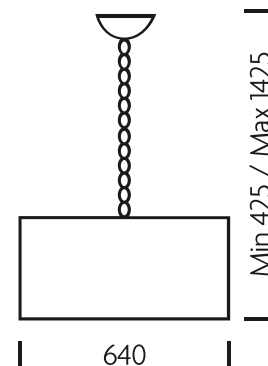

PRINT SPEC SHEET

— CHELSOM —

FUSION**MATERIAL**

HAND FORGED IRON WITH
COTTON CHINZ SHADE

FINISH

FLORENTINE ANTIQUE GOLD
LEAF

FEATURES

PRICE AND DIMENSIONS
INCLUDE SHADE SHOWN.
OTHER PLAIN FABRICS
AVAILABLE (PLEASE
ENQUIRE). COMPLETE WITH
PARCHMENT BOTTOM
DIFFUSER

FN/31/GO/BG

Weight 4kg

 LED 4x8W E27

 CFL 4x20W E27
(18W dimmable available).

 HAL 4x30W E27

FOR MORE INFORMATION ABOUT THIS PRODUCT:

Email: sales@chelsom.co.uk

Call: +44 (0)1253 831400