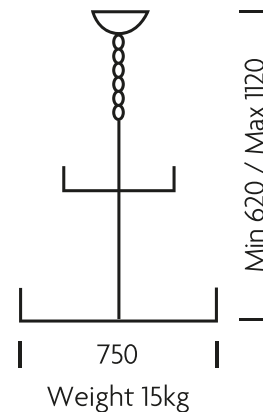

GE/16500/6/EBR - English
Brass with optional shades
QST/6/E14/SILK KELP

 LED 6x6W E14

 CFL 6x9W E14

 HAL 6x46W E14

Also GE/16500/8+4/*

 LED 12x6W E14

 CFL 12x9W E14

 HAL 12x46W E14