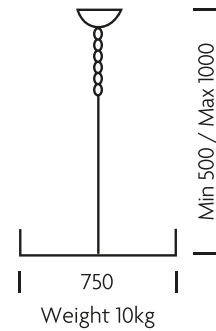

GE/16500/6/EBR - English
Brass with optional shades
QST/6/E14/SILK KELP

LED 6x6W E14

CFL 6x9W E14

HAL 6x46W E14

Also GE/16500/8+4/*