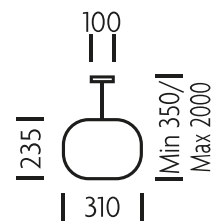

PRINT SPEC SHEET

— CHELSOM —

PENDANTS

MATERIAL

GLASS AND STEEL

FINISH

SATIN BLACK METALWORK WITH GLASS SHOWN IN AMBER WITH MIRRORING (AM/M). ALSO AVAILABLE IN BLUE WITH MIRRORING (AM/M), SMOKE (SM) OR AMBER (AM)

FEATURES

HEAVY MOUTH BLOWN VENETO GLASS PENDANTS ARE SUSPENDED FROM SATIN BLACK METALWORK WHICH ALLOWS SLIGHT ADJUSTMENT FOR UNEVEN WEIGHT IN THE THICK, HAND MADE GLASS. ALSO AVAILABLE IN BLUE WITH MIRRORING (BLU/M) AS WELL AS AMBER (AM) OR SMOKE (SM)

GP/2/AM/M

Weight: 5kg

LED 1x4W E27

HAL 1x46W E27

FOR MORE INFORMATION ABOUT THIS PRODUCT:

Email: sales@chelsom.co.uk

Call: +44 (0)1253 831400