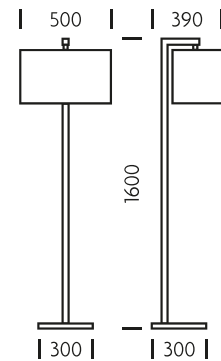

PRINT SPEC SHEET

— CHELSOM —

GUEST**MATERIAL**

STEEL

FINISHSATIN BLACK WITH
ALUMINIUM**FEATURES**AN UP-AND-OVER SQUARE
SECTION COLUMN
SUPPORTS BOWED
RECTANUGLAR SHADE IN
GREY WITH BLACK TRIM.
OTHER SHADE FABRIC
OPTIONS AVAILABLEGU/5/FS with optional
shade QBR/20/GRB

-  LED 1x10W E27
-  CFL 1x30W E27
-  HAL 1x46W E27

FOR MORE INFORMATION ABOUT THIS PRODUCT:Email: sales@chelsom.co.uk

Call: +44 (0)1253 831400

Chelsom Limited, Heritage House, Clifton Road, Blackpool, Lancashire FY4 4QA, United Kingdom