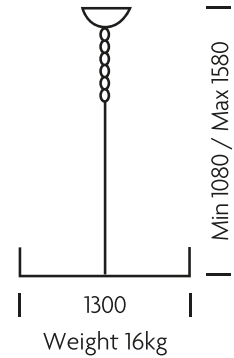

HI/595/8 with optional
shades QST/6/E14/HE

-  LED 8x6W E14
-  CFL 8x9W E14
-  HAL 8x46W E14

FOR MORE INFORMATION ABOUT THIS PRODUCT:

Email: sales@chelsom.co.uk
Call: +44 (0)1253 831400

Chelsom Limited, Heritage House, Clifton Road, Blackpool, Lancashire FY4 4QA, United Kingdom