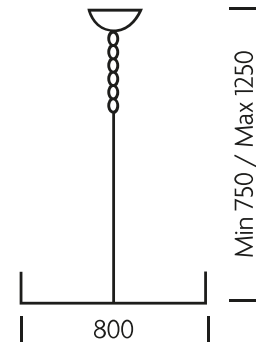

PRINT SPEC SHEET

— CHELSOM —

LONDON

MATERIAL

CAST BRASS AND STEEL

FINISH

POLISHED CHROME

LO/001/6 with optional shades QCY/6/E27/NU

Weight 8.5kg

-  LED 6x8W E27
-  CFL 6x14W E27
-  HAL 6x30W E27

FOR MORE INFORMATION ABOUT THIS PRODUCT:

Email: sales@chelsom.co.uk

Call: +44 (0)1253 831400

Chelsom Limited, Heritage House, Clifton Road, Blackpool, Lancashire FY4 4QA, United Kingdom