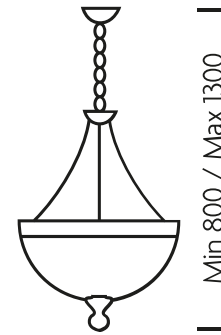

PRINT SPEC SHEET

— CHELSOM —

MANOIR**MATERIAL**

SOLID CAST BRASS WITH
HEAVY MOUTH BLOWN
GLASSES

FINISH

FRENCH GOLD PATINA WITH
FROSTED AMBER FAUX
ALABASTER GLASSES

FEATURES

PRICES AND DIMENSIONS
INCLUDE GLASS SHADES

MA/12/3P

Min 800 / Max 1300

510

Weight 7kg

-  LED 3x8W E27
-  CFL 3x14W E27
-  HAL 3x46W E27

FOR MORE INFORMATION ABOUT THIS PRODUCT:

Email: sales@chelsom.co.uk

Call: +44 (0)1253 831400