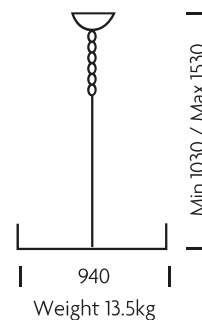

PRINT SPEC SHEET

— CHELSOM —

MANOIR

MATERIAL

SOLID CAST BRASS WITH
HEAVY MOUTH BLOWN
GLASSES

FINISH

FRENCH GOLD PATINA WITH
FROSTED AMBER FAUX
ALABASTER GLASSES

FEATURES

PRICES AND DIMENSIONS
INCLUDE GLASS SHADES

MA/12/6+3

LED 3x8W E27
plus LED 6x6W E14

CFL 3x14W E27
plus CFL 6x9W E14

HAL 3x46W E27
plus HAL 6x46W E14

FOR MORE INFORMATION ABOUT THIS PRODUCT:

Email: sales@chelsom.co.uk

Call: +44 (0)1253 831400

Chelsom Limited, Heritage House, Clifton Road, Blackpool, Lancashire FY4 4QA, United Kingdom

© 2014 Chelsom Lighting