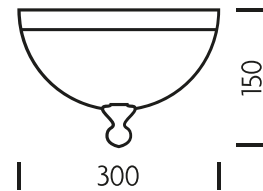

PRINT SPEC SHEET

— CHELSOM —

MANOIR

MATERIAL

SOLID CAST BRASS WITH
HEAVY MOUTH BLOWN
GLASSES

FINISH

FRENCH GOLD PATINA WITH
FROSTED AMBER FAUX
ALABASTER GLASSES

FEATURES

PRICES AND DIMENSIONS
INCLUDE GLASS SHADES

MA/12/FF

- LED 2x8W E27
- CFL 2x14W E27
- HAL 2x30W E27

FOR MORE INFORMATION ABOUT THIS PRODUCT:

Email: sales@chelsom.co.uk

Call: +44 (0)1253 831400

Chelsom Limited, Heritage House, Clifton Road, Blackpool, Lancashire FY4 4QA, United Kingdom

© 2014 Chelsom Lighting