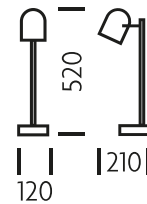

MH/2/DL/BL/BRB