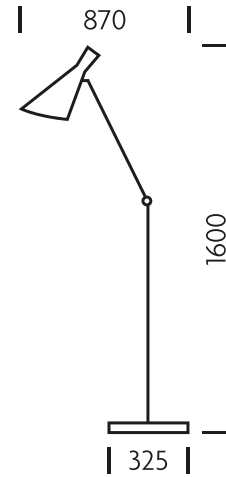

MT/13/FS/BB