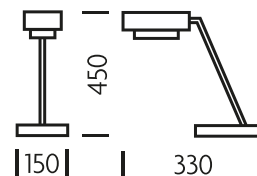

PRINT SPEC SHEET

— CHELSOM —

PROJECT**MATERIAL**

STEEL

FINISH

POLISHED CHROME

FEATURESDESK LAMP HAS
ADJUSTABLE SWIVELLING
HEAD

PJ/9/DL/C