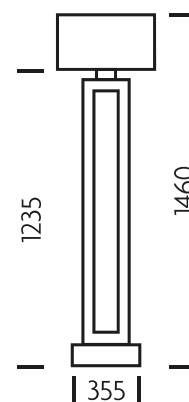

PRINT SPEC SHEET

— CHELSOM —

QUAD**MATERIAL**

STEEL AND WOOD

FINISHBRUSHED STEEL (ST) ON
MATT BLACK SHOWN. ALSO
AVAILABLE IN BRONZE (BZ)QU/108/ST with optional
shade QOB/18/W

-  LED 1x10W E27
-  CFL 1x30W E27
-  HAL 1x77W E27