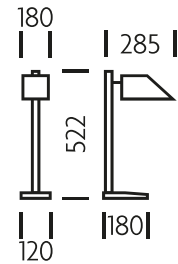

PRINT SPEC SHEET

— CHELSOM —

RESORT

MATERIAL

STEEL

FINISH

BLACK BRONZE SHADE WITH SATIN BLACK BASE AND COLUMN AND BRUSHED BRASS SWITCH

FEATURES

DETAILED METAL SHADE HAS ELONGATED VENTILATION SLOTS, INTERNAL REFLECTOR AND ROTATES 360°. FEATURES A KNURLED ROTARY DIMMER SWITCH AND A CAST BASE

RE/3/DL

LED 1x6W E14 Dimmable

HAL 1x46W E14 Dimmable

FOR MORE INFORMATION ABOUT THIS PRODUCT:

Email: sales@chelsom.co.uk

Call: +44 (0)1253 831400

Chelsom Limited, Heritage House, Clifton Road, Blackpool, Lancashire FY4 4QA, United Kingdom

© 2014 Chelsom Lighting