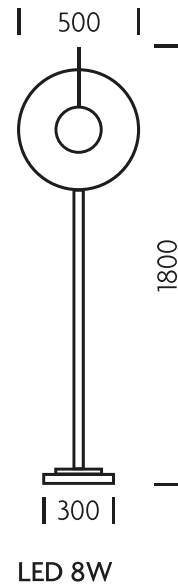

RR/30/FS/BRB