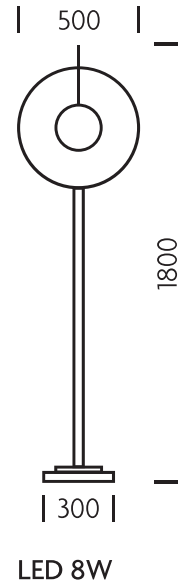

RR/30/FS/COP SAT