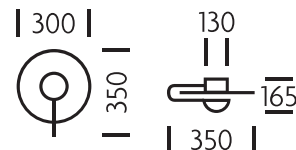

## — CHELSOM —

**REFLECTOR****MATERIAL**

STEEL

**FINISH**

PICTURED IN SATIN COPPER WITH SATIN BLACK (COP SAT). ALSO AVAILABLE IN BRUSHED BRASS WITH SATIN BLACK (BRB)

RR/30/W1/COP SAT  
(ceiling mounted)

LED 8W