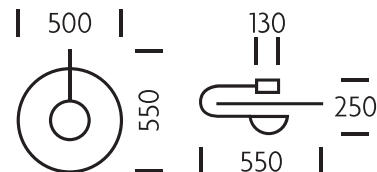

RR/30/WIL/BRB
(ceiling mounted)