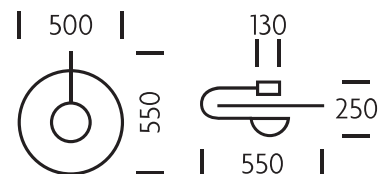

## PRINT SPEC SHEET

— CHELSOM —

**REFLECTOR****MATERIAL**

STEEL

**FINISH**

PICTURED IN SATIN COPPER WITH SATIN BLACK (COP SAT). ALSO AVAILABLE IN BRUSHED BRASS WITH SATIN BLACK (BRB)

RR/30/WIL/COP SAT  
(ceiling mounted)

LED 8W

**FEATURES**

WARM WHITE LED LIGHT IN THE CENTRAL HOUSING GLOWS BACK OFF THE FACETED REFLECTOR PLATE. THE CEILING FITTING IS AVAILABLE IN TWO SIZES AND CAN ALSO BE USED AS A WALL LIGHT

**FOR MORE INFORMATION ABOUT THIS PRODUCT:**