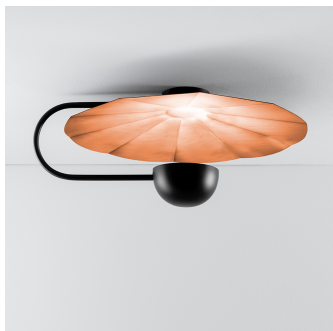

## PRINT SPEC SHEET

— CHELSOM —

**REFLECTOR****MATERIAL**

STEEL

**FINISH**

PICTURED IN SATIN COPPER WITH SATIN BLACK (COP SAT). ALSO AVAILABLE IN BRUSHED BRASS WITH SATIN BLACK (BRB)

RR/30/WIL/COP SAT  
(ceiling mounted)

LED 8W

**FEATURES**

WARM WHITE LED LIGHT IN THE CENTRAL HOUSING GLOWS BACK OFF THE FACETED REFLECTOR PLATE. THE CEILING FITTING IS AVAILABLE IN TWO SIZES AND CAN ALSO BE USED AS A WALL LIGHT

**FOR MORE INFORMATION ABOUT THIS PRODUCT:**