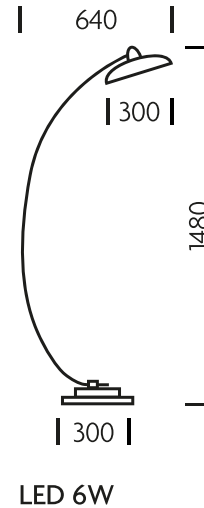

**FEATURES**

LED LIGHT SOURCES  
ENABLE SHALLOW  
DIRECTIONAL SAUCER  
HEADS WITH OPAL ACRYLIC  
DIFFUSERS FOR GOOD  
DOWNLIGHT

SE/14/FS/C

**FOR MORE INFORMATION ABOUT THIS PRODUCT:**

Email: [sales@chelsom.co.uk](mailto:sales@chelsom.co.uk)