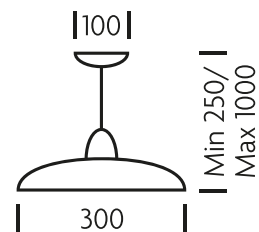

PRINT SPEC SHEET

— CHELSOM —

SAUCER**MATERIAL**

STEEL WITH ACRYLIC
DIFFUSER

FINISH

PICTURED IN SATIN BLACK
WITH CHROME (BL/C), ALSO
AVAILABLE IN POLISHED
CHROME (C) OR BLACK
BRONZE (BB)

SE/14/P/BL/C

LED 6W