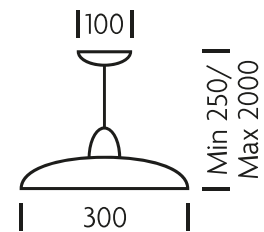

PRINT SPEC SHEET

— CHELSOM —

SAUCER**MATERIAL**

STEEL WITH ACRYLIC
DIFFUSER

FINISH

PICTURED IN POLISHED
CHROME (C), ALSO AVAILABLE
IN BLACK BRONZE (BB) OR
SATIN BLACK WITH CHROME
(BL/C)

SE/14/P/C

LED 6W