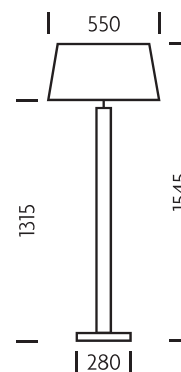

## PRINT SPEC SHEET

## — CHELSOM —

**SEED GLASS****MATERIAL**

STEEL AND GLASS

**FINISH**BLACK BRONZE (BB) WITH  
CLEAR SEED GLASS**FEATURES**THICK, CLEAR SEED GLASS  
COLUMN IS FIRMLY HELD  
BETWEEN SILICONE  
GASKETS AND METAL  
TURNINGS. THIS ROBUST  
PIECE FEATURES RANDOM  
BUBBLES IN CLEAR GLASS  
WHICH PICK UP THE FALL OF  
LIGHT FROM SHADESSG/24/FS/BB with optional  
shade QST/22/OY