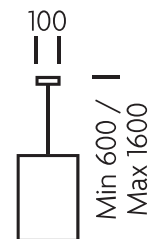

PRINT SPEC SHEET

— CHELSOM —

SEED GLASS**MATERIAL**

STEEL WITH CLEAR GLASS

FINISH

PICTURED IN BLACK BRONZE (BB) WITH CLEAR SEED GLASS. ALSO AVAILABLE IN POLISHED CHROME (C) WITH CLEAR SEED GLASS

FEATURES

THICK, CLEAR SEED GLASS
 OUTER SHADE IS CAPPED
 TOP AND BOTTOM WITH
 METAL CHANNELS AND
 FEATURES RANDOM BUBBLES
 WHICH PICK UP THE GLOW
 OF LIGHT FROM INTERNAL
 HEMP SHADE. ALTERNATIVE
 SHADE FABRICS ARE
 AVAILABLE. PENDANT IS
 SUPPLIED WITH A FIXED
 SUSPENSION ROD WHICH
 CAN DIVIDE INTO THREE
 PARTS (250MM LONG, 400MM
 LONG, 600MM LONG)
 ALLOWING VARIOUS OVERALL
 DROPS

SG/25/P/BB with optional
 shade QSG/7/HE

|250|

Weight 3.5kg

-  LED 1x8W E27
-  CFL 1x20W E27
-  HAL 1x46W E27

FOR MORE INFORMATION ABOUT THIS PRODUCT:

Email: sales@chelsom.co.uk

Call: +44 (0)1253 831400

Chelsom Limited, Heritage House, Clifton Road, Blackpool, Lancashire FY4 4QA, United Kingdom