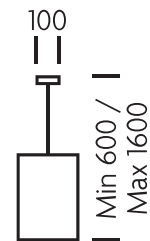

PRINT SPEC SHEET

— CHELSOM —

SEED GLASS**MATERIAL**

STEEL WITH CLEAR GLASS

FINISH

PICTURED IN POLISHED CHROME (C) WITH CLEAR SEED GLASS. ALSO AVAILABLE IN BLACK BRONZE (BB) WITH CLEAR SEED GLASS

FEATURES

THICK, CLEAR SEED GLASS OUTER SHADE IS CAPPED TOP AND BOTTOM WITH METAL CHANNELS AND FEATURES RANDOM BUBBLES WHICH PICK UP THE GLOW OF LIGHT FROM INTERNAL OYSTER SHADE. ALTERNATIVE SHADE FABRICS ARE AVAILABLE. PENDANT IS SUPPLIED WITH A FIXED SUSPENSION ROD WHICH CAN DIVIDE INTO THREE PARTS (250MM LONG, 400MM LONG, 600MM LONG) ALLOWING VARIOUS OVERALL DROPS

SG/25/P/C with optional shade QSG/7/OY

| 250 |

Weight 3.5kg

-  LED 1x8W E27
-  CFL 1x20W E27
-  HAL 1x46W E27

FOR MORE INFORMATION ABOUT THIS PRODUCT:

Email: sales@chelsom.co.uk

Call: +44 (0)1253 831400

Chelsom Limited, Heritage House, Clifton Road, Blackpool, Lancashire FY4 4QA, United Kingdom